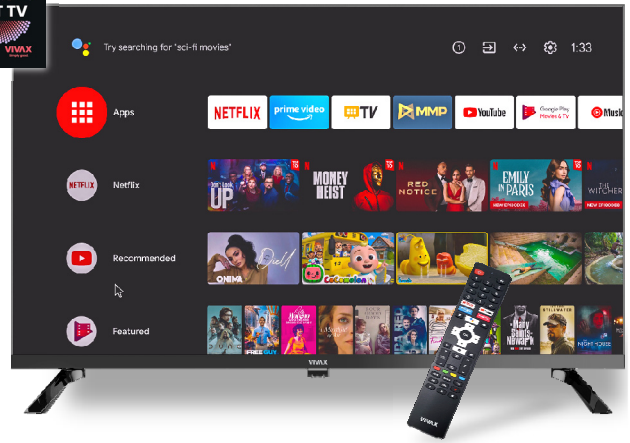

Eng

androidtv

LED TV SPECIFICATION

VIVAX

Model No.: A Series 32LE10K

DESCRIPTION	
32" LED HD 1366x768px AndroidTV 1/8GB Wi-Fi+Bluetooth, Android 11, DVB-T2 H.265 HEVC / 264 / DVB-S2 / DVB-T MPEG4, ATV, USB PVR, G En. class, RF Antenna, F Sat Antenna, 2xHDMI, CI+ Slot, Mini AV Composite, Optical SPDIF, RJ45 LAN, 2xUSB, Wi-Fi+BT, Dolby Digital, HDR10, HbbTV 2.0, Google voice assistant	
PICTURE	
Panel Size (inch)	32" / 80cm
Aspect Ratio	16:9
Color Temperature	Cold/Normal/Warm/User
Backlight Adjustable	Yes
Scaler Mode	Auto / 4:3 / 16:9 / Just Scan / Zoom1 / Zoom2
Picture Mode	User/Standard/Vivid/Sports/Movie/Game
Film Mode (3:2 pull down)	Auto
Picture Enhancement	
Comb Filter	3D
Dynamic Niose Reduction	Yes
Adaptive Deinterlacing	Yes
Blue Stretch	Yes
Black Stretch	Yes
Motion Compensation	Yes
DLTI / DCTI	Yes / Yes
Dynamic Skin Correction	Yes
Panel Specification	
Panel size	32" / 80cm
Display Resolution	1366 x 768px
Brightness Home mode (cd/m2)	220 (typ.)
Contrast Ratio	3000:1 (typ.)
Response Time	8ms (typ.)
Viewing Angle (H/V)	178/178 (typ.)
Display Colors	16,7M
Frame Rate (2D)	200 Hz Clear Motion Engine (CME)
SOUND	
Speakers	Integrated speakers (Bottom side)
Audio Power Output (RMS)	6W+6W
Sound Features	AV Stereo
Sound Mode	User/Standard/Vivid/Sports/Movie/Music/News/Auto
AVC (Auto Volume Control)	Yes
Sound Control	Bass, Treble, Balance
DD (Dolby Digital)	Yes
Surround Sound	Yes
FUNCTION	
Lock	Yes
CCD (Closed Caption)	Yes
EPG	Yes (DTV)
Subtitle	Yes (DTV/PVR)
LCN	Yes (DTV)
Parental Control	Yes (DTV)
Clock/Timers	Yes
Teletext / HbbTV	Yes (1000 pages) / Yes 2.0
NICAM	Yes
PVR	Yes
Audio Language	Yes
OSD Features	Common OSD
OSD Language	English, Croatian, German, Spanish, French, Italian, Portugese, Albanian, Czech, Hungarian, Polish, Slovakian, Slovenian, Serbian, Romanian, Bulgarian, Macedonian, Portugese, Greek, Russian, Ukrainian, Danish, Norwegian, Swedish, Finnish, Turkish, Dutch, Estonian ...
Software Upgrade	Yes (By USB & OTA)
Hotel / Demo Shop Mode	No / Yes
Other Functions	Quad Core CPU, Smart Android 11.0 Memory: 1/8GB, Installed Certified Apps: Google Play, Netflix, YouTube, Prime Video, Chromcast built-in, Google voice search
CONNECTIVITY	
Wi-Fi	Yes, (2,4 & 5GHz)
Mirrorcast / Mirroring	Yes (Google Chromcast) / Yes
BlueTooth	Yes
USB Connection	Movie / Music / Photo / Text
Movie Supported Format	H.265 / H.264 / MPEG1 / MPEG2 / MPEG4 / VC1
Music Supported Format	MP3 / AAC / LPCM / Dolby DD
Photo Supported Format	JPG / JPEG / BMP