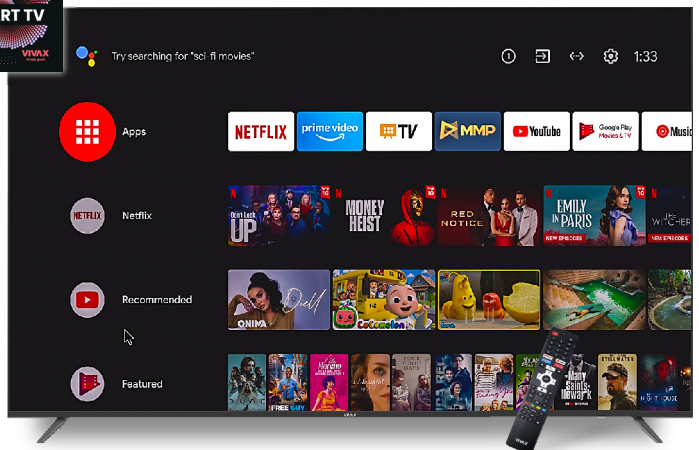

Eng

androidtv

LED TV SPECIFICATION

VIVAX

Model No.: A Series 75UHD10K

DESCRIPTION

75" UHD 3840x2160px AndroidTV 2/8GB Wi-Fi+Bluetooth, Android 11, DVB-T2 H.265 HEVC / 264 / DVB-S2 / DVB-T MPEG4, ATV, USB PVR, G En. class, RF Antenna, F Sat Antenna, 3xHDMI, CI+ Slot, 3xRCA AV Composite, Optical SPDIF, RJ45 LAN, 2xUSB, Wi-Fi+BT, Dolby Digital, HDR10, HbbTV 2.0, Google voice assistant

PICTURE

Panel Size (inch)	75" / 189cm
Aspect Ratio	16:9
Color Temperature	Cold/Normal/Warm/User
Backlight Adjustable	Yes
Scaler Mode	Auto / 4:3 / 16:9 / Just Scan / Zoom1 / Zoom2
Picture Mode	User/Standard/Vivid/Sports/Movie/Game
Film Mode (3:2 pull down)	Auto

Picture Enhancement

Comb Filter	3D
Dynamic Noise Reduction	Yes
Adaptive Deinterlacing	Yes
Blue Stretch	Yes
Black Stretch	Yes
Motion Compensation	Yes
DLTI / DCTI	Yes / Yes
Dynamic Skin Correction	Yes

Panel Specification

Panel size	75" / 189cm
Display Resolution	3840 x 2160px
Brightness Home mode (cd/m2)	320 (typ.)
Contrast Ratio	5000:1 (typ.)
Response Time	5ms (typ.)
Viewing Angle (H/V)	178/178 (typ.)
Display Colors	10,7B
Frame Rate (2D)	400 Hz Clear Motion Engine (CME)

SOUND

Speakers	Integrated speakers (Bottom side)
Audio Power Output (RMS)	8W+8W
Sound Features	AV Stereo
Sound Mode	User/Standard/Vivid/Sports/Movie/Music/News/Auto
AVC (Auto Volume Control)	Yes
Sound Control	Bass, Treble, Balance
DD (Dolby Digital)	Yes
Surround Sound	Yes

FUNCTION

Lock	Yes
CCD (Closed Caption)	Yes
EPG	
Subtitle	Yes (DTV/PVR)
LCN	Yes (DTV)
Parental Control	Yes (DTV)
Clock/Timers	Yes
Teletext / HbbTV	Yes (1000 pages) / Yes 2.0
NICAM	Yes
PVR	Yes
Audio Language	Yes
OSD Features	Common OSD
OSD Language	English, Croatian, German, Spanish, French, Italian, Portugese, Albanian, Czech, Hungarian, Polish, Slovakian, Slovenian, Serbian, Romanian, Bulgarian, Macedonian, Portugese, Greek, Russian, Ukrainian, Danish, Norwegian, Swedish, Finnish, Turkish, Dutch, Estonian ...
Software Upgrade	Yes (By USB & OTA)
Hotel / Demo Shop Mode	No / Yes
Other Functions	Quad Core CPU, Smart Android 11.0 Memory: 2/8GB, Installed Certified Apps: Google Play, Netflix, YouTube, Prime Video, Chromcast built-in, Google voice search

CONNECTIVITY

Wi-Fi	Yes, (2.4 & 5GHz)
Mirrorcast / Mirroring	Yes (Google Chromcast) / Yes
BlueTooth	Yes
USB Connection	Movie / Music / Photo / Text
Movie Supported Format	H.265 / H.264 / MPEG1 / MPEG2 / MPEG4 / VC1
Music Supported Format	MP3 / AAC / LPCM / Dolby DD
Photo Supported Format	JPG / JPEG / BMP

SIGNAL FORMAT CAPABILITY

Component Video Format	-
DVI Video Format	-
HDMI Video Format	Up to 3840p
PC Compatibility	Up to 3840x2160@60Hz

TERMINALS