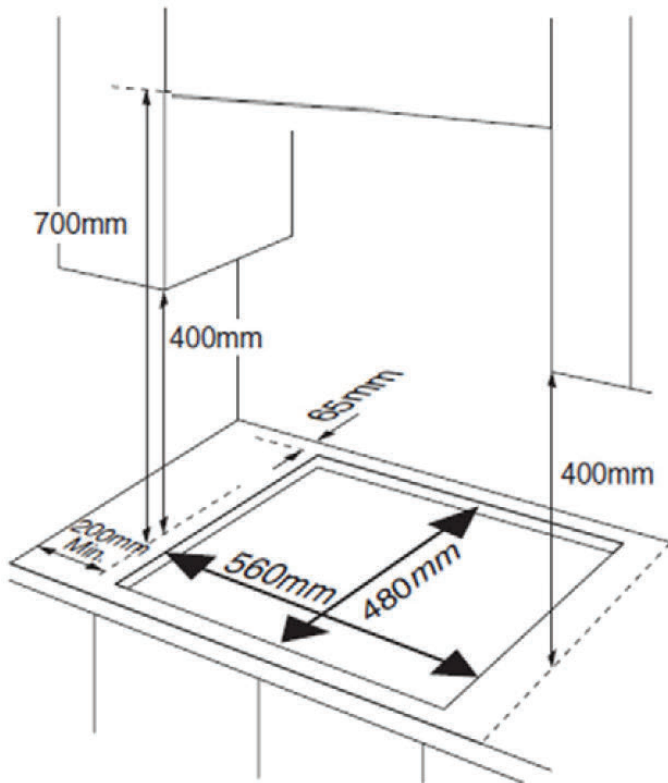

Dimensions
60 cm

Gas type
NG+LPG

Surface material
Glass ceramics

Total number of cooking areas
4

Total number of gas burners
3 + 1x Dual zone vitroveramic

Left rear: Vitoceramic dual zone plate 1.5 kW
Right rear: Middle burner 1.7 kW
Left front: Large burner 2.9 kW
Right front: Small burner 0.95 kW

Burner grid
Cast Iron

Accessories with the device
Fixing Brackets x4, Screws x4, NG Nozzles, NG Gas
Hose Connection x 1, Instruction Manual x 1

Gross / Net weight
13 kg / 11 kg

Package Dimension / Unit Dimension
635 x 615 x 160 mm / 590 x 520 x 90mm

EAN Code
3856005186570

SAP Code
1255246

VIVAX

3
GAS BURNERS

SYSTEM AGAINST
GAS LEAKS

ENAMELED
GRID

Gas hob BH-3IT VCCI G

Traditionality and modernity combined? This gas stove can do it! This panel brings tradition and modernity into your kitchen with its traditional way of cooking food with gas, along with its external tempered glass material. With its easy-to-maintain surface, enameled grates and powerful burners, this plate is also easy to maintain.

Required distances when installing the panel under the kitchen cabinet

Required distances when installing the panel under the kitchen hood