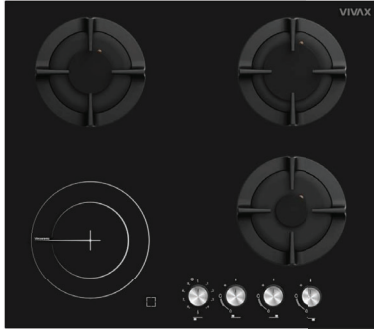

All in one - električno paljenje

VIVAX

3
PLINSKIH PLAMENIKA

SUSTAV PROTIV SIROVO ŽELJEZO
ISTJECANJA PLINA

REŠETKE

Plinska ploča BH-3IT VCCI G

Tradicionalnost i modernost u jednom? Ova plinska ploča to može! Tradicionalni način obrade hrane plinom te kaljeno staklo upotpunjuje jedna Vitokeramička dvozonna ploča. Ova ploča unosi tradiciju i modernost u vašu kuhinju. Površinom lakom za održavanje, trendi rešetkama od sirovog željeza i snažnim plamenicima, ova ploča se također odlikuje i lakim održavanjem.

Dimensions
60 cm

Gas type
NG+LPG

Surface material
Glass ceramics

Total number of cooking areas
4

Total number of gas burners
3 + 1x Dual zone vitroveramic

Left rear: Vitoceramic dual zone plate 1.5 kW
Right rear: Middle burner 1.7 kW
Left front: Large burner 2.9 kW
Right front: Small burner 0.95 kW

EAN Code
3856005186570

SAP Code
1255246

VIVAX

3
GAS BURNERS

SYSTEM AGAINST
GAS LEAKS

ENAMELED
GRID

Gas hob BH-3IT VCCI G

Traditionality and modernity combined? This gas stove can do it! This panel brings tradition and modernity into your kitchen with its traditional way of cooking food with gas, along with its external tempered glass material. With its easy-to-maintain surface, enameled grates and powerful burners, this plate is also easy to maintain.