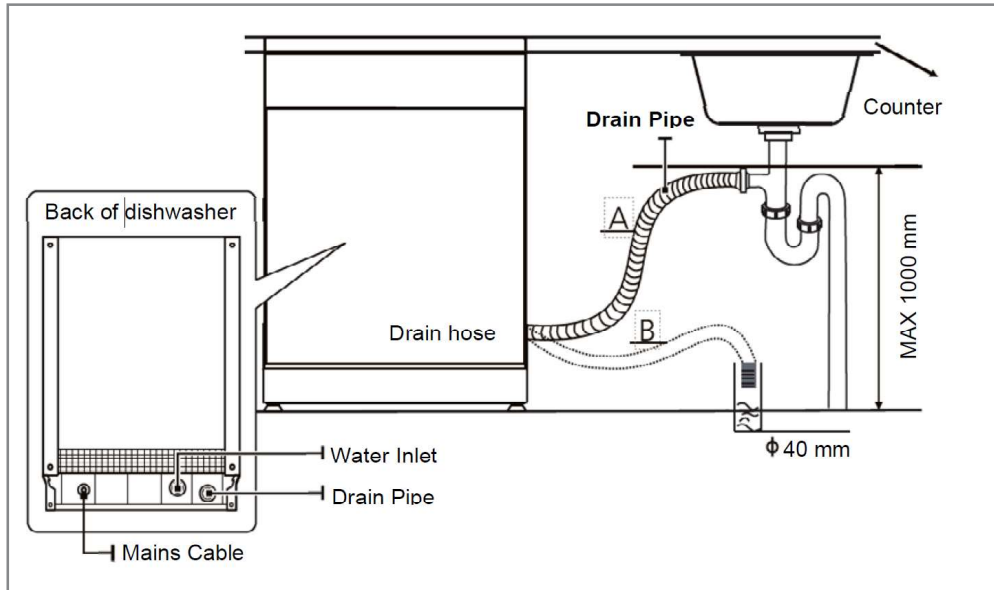

VIVAX

12
PLACE
SETTINGS

4
PROGRAMS

QUICK
WASH

Dishwasher DW-601242B

The VIVAX HOME dishwasher enables fast and efficient performance. Half-fill program saves resources and energy, optimizes water and energy consumption when washing a small amount of dishes in both baskets

CONNECTION OF DRAIN HOSES