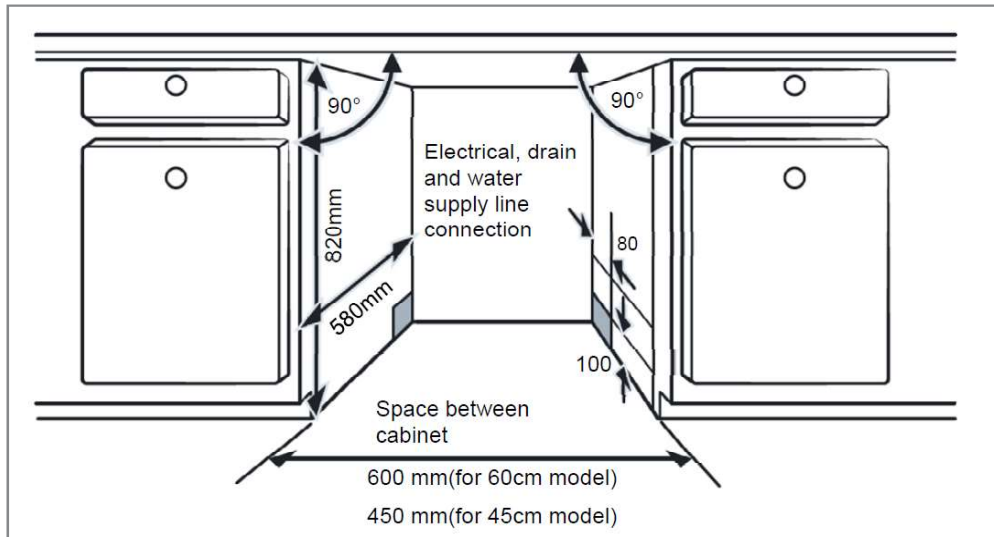

SELECTING THE BEST LOCATION FOR THE DISHWASHER

ENERGY LABEL

ENERGY

VIVAX DW-601242B

A
B
C
D
E
F
G

E

92 kWh / 100

12 x **11,0**

3:40 **49 dB**
ABCD

© 2019/2018