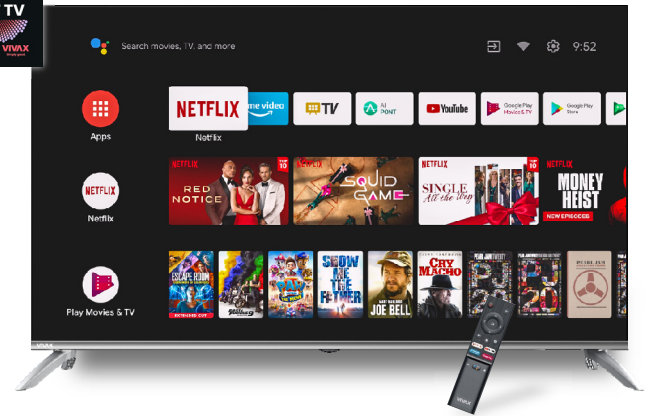

SOUND

Speakers	Integrated speakers (Bottom side)
Audio Power Output (RMS)	10W+10W
Sound Features	AV Stereo
Sound Mode	User/Standard/Vivid/Sports/Movie/Music/News/Auto
AVC (Auto Volume Control)	Yes
Sound Control	Bass, Treble, Balance
DD (Dolby Digital)	Yes
Surround Sound	Yes, Dolby Atmos

FUNCTION

Lock	Yes
CCD (Closed Caption)	Yes
EPG	Yes (DTV)
Subtitle	Yes (DTV/PVR)
LCN	Yes (DTV)
Parental Control	Yes (DTV)
Clock/Timers	Yes
Teletext / HbbTV	Yes (1000 pages) / Yes 2.0
NICAM	Yes
PVR	Yes
Audio Language	Yes
OSD Features	Common OSD

OSD Language	English, Croatian, German, Spanish, French, Italian, Portugese, Albanian, Czech, Hungarian, Polish, Slovakian, Slovenian, Serbian, Romanian, Bulgarian, Macedonian, Portugese, Greek, Russian, Ukrainian, Danish, Norwegian, Swedish, Finnish, Turkish, Dutch, ...

Software Upgrade	Yes (By USB & OTA)
Hotel / Demo Shop Mode	No / Yes

Other Functions	Quad Core CPU, Smart Android 11.0 Memory: 2/16GB, Installed Certified Apps: Google Play, Netflix, YouTube, Prime Video, Chromcast built-in, Google voice assistant

CONNECTIVITY

Wi-Fi	Yes, (2,4 & 5GHz)
Mirrorcast / Mirroring	Yes (Google Chromcast) / Yes
BlueTooth	Yes
USB Connection	Movie / Music / Photo / Text
Movie Supported Format	H.265 / H.264 / MPEG1 / MPEG2 / MPEG4 / VC1
Music Supported Format	MP3 / AAC / LPCM / Dolby DD
Photo Supported Format	JPG / JPEG / BMP

SIGNAL FORMAT CAPABILITY

Component Video Format	-
DVI Video Format	-
HDMI Video Format	Up to 2160p
PC Compatibility	Up to 3840x2160@60Hz

TERMINALS

Audio/CVBS Input (Composite)	1x, Mini 3.5mm
S-Video Input	-
Audio Input for S-Video	-
YPbPr Input	-
Audio Input for YPbPr	-
YCbCr Input	-
Audio Input for YCbCr	-
VGA Input(RGB)	-
Audio Input for RGB	-
HDMI 1.4a	-
HDMI 2.0	3
CEC for HDMI	Yes
ARC for HDMI	Yes
MHL	-
Audio/CVBS Output (Composite)	-
SPDIF Out	1 (Optical)
Headphone Output	1
RF Input(Antenna)	1 (ANALOG, DVB-T2/T/C)
F Input (Satellite)	1 (DVB-S2)
CI SLOT	1 (CI+)
USB 2.0	2
USB 3.0	-
SCART	-
RJ45 (LAN)	1

TUNER SYSTEM

ATV Video System	PAL, SECAM, NTSC
ATV Audio System	BG, DK, I, LL',MN, NICAM/A2
DTV System	DVB-T2 H.265 / T / S2 / C / S2
AV System	PAL, NTSC, SECAM
Channels(analog)	99
DTV Channels(digital) (T2+C2+S2)	9999 + 1000 + 9999

POWER / DIMENSIONS

Power Supply	AC 100-240V 50/60Hz, 140W
Base Stand Detachable	Yes
Dimension (L*H*D) (mm)	
With Base Stand (mm)	965 x 608 x 227
Without Base Stand (mm)	957 x 556 x 81
VESA Standard	200 x 200
Packaged Dimension (L*H*D)	1055 x 629 x 120
Net Weight (Kg)	7,6
Gross Weight (Kg)	9,5

ACCESSORIES

Operation Manual Language	Croatian, Serbian, Slovenian, Czech, Slovakian + Local market language
Remote Control Mode	Bluetooth+IR, 17 buttons (AAA bateries 2pcs)
Base Stand	Uključene u pakiranju

ENERGY (2019/2013)

Energy Efficiency	G
Power on Consumption	66kWh/1000h
Standby Consumption	<0.5W

* Product specifications are subject to change without notice.