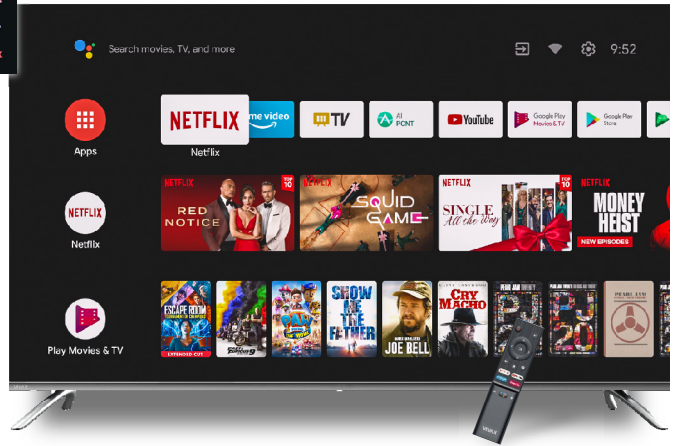

SOUND

Speakers	Integrated speakers (Bottom side)
Audio Power Output (RMS)	10W+10W
Sound Features	AV Stereo
Sound Mode	User/Standard/Vivid/Sports/Movie/Music/News/Auto
AVC (Auto Volume Control)	Yes
Sound Control	Bass, Treble, Balance
DD (Dolby Digital)	Yes
Surround Sound	Yes, Dolby Atmos

FUNCTION

Lock	Yes
CCD (Closed Caption)	Yes
EPG	Yes (DTV)
Subtitle	Yes (DTV/PVR)
LCN	Yes (DTV)
Parental Control	Yes (DTV)
Clock/Timers	Yes
Teletext / HbbTV	Yes (1000 pages) / Yes 2.0
NICAM	Yes
PVR	Yes
Audio Language	Yes
OSD Features	Common OSD
OSD Language	English, Croatian, German, Spanish, French, Italian, Portuguese, Albanian, Czech, Hungarian, Polish, Slovakian, Slovenian, Serbian, Romanian, Bulgarian, Macedonian, Portuguese, Greek, Russian, Ukrainian, Danish, Norwegian, Swedish, Finnish, Turkish, Latvian, Litvian, Dutch, Estonian...
Software Upgrade	Yes (By USB & OTA)
Hotel / Demo Shop Mode	No / Yes
Other Functions	Quad Core CPU, Smart Android 11.0 Memory: 2/16GB, Installed Certified Apps: Google Play, Netflix, YouTube, Prime Video, Chromecast built-in, Google voice assistant

CONNECTIVITY

Wi-Fi	Yes, (2.4 & 5GHz)
Mirrorcast / Mirroring	Yes (Google Chromecast) / Yes
BlueTooth	Yes
USB Connection	Movie / Music / Photo / Text
Movie Supported Format	H.265 / H.264 / MPEG1 / MPEG2 / MPEG4 / VC1
Music Supported Format	MP3 / AAC / LPCM / Dolby DD
Photo Supported Format	JPG / JPEG / BMP

SIGNAL FORMAT CAPABILITY

Component Video Format	-
DVI Video Format	-
HDMI Video Format	Up to 2160p
PC Compatibility	Up to 3840x2160@60Hz

TERMINALS

Audio/CVBS Input (Composite)	1x, Mini 3,5mm
S-Video Input	-
Audio Input for S-Video	-
YPbPr Input	-
Audio Input for YPbPr	-
YCbCr Input	-
Audio Input for YCbCr	-
VGA Input(RGB)	-
Audio Input for RGB	-
HDMI 1.4a	-
HDMI 2.0	3
CEC for HDMI	Yes
ARC for HDMI	Yes
MHL	-
Audio/CVBS Output (Composite)	-
SPDIF Out	1 (Optical)
Headphone Output	-
RF Input(Antenna)	1 (ANALOG, DVB-T2/T/C)
F Input (Satellite)	1 (DVB-S2)
CI SLOT	1 (CI+)
USB 2.0	2
USB 3.0	-
SCART	-
RJ45 (LAN)	1

TUNER SYSTEM

ATV Video System	PAL, SECAM, NTSC
ATV Audio System	BG, DK, I, L/L', MN, NICAM/A2
DTV System	DVB-T2 H.265 / T / S2 / C / S2
AV System	PAL, NTSC, SECAM
Channels(analog)	99
DTV Channels(digital) (T2+C2+S2)	9999 + 1000 + 9999

POWER / DIMENSIONS

Power Supply	AC 100-240V 50/60Hz, 155W
Base Stand Detachable	Yes
Dimension (L*H*D) (mm)	
With Base Stand (mm)	1226 x 767 x 274
Without Base Stand (mm)	1226 x 711 x 89
VESA Standard	200 x 200
Packaged Dimension (L*H*D)	1350 x 820 x 122
Net Weight (Kg)	13,0
Gross Weight (Kg)	15,8

ACCESSORIES

Operation Manual Language	Croatian, Serbian, Slovenian, Czech, Slovakian + Local market language
Remote Control Mode	Bluetooth+IR, 17 buttons (AAA batteries 2pcs)
Base Stand	Uključene u pakiranju

ENERGY (2019/2013)

Energy Efficiency	G
Power on Consumption	103kWh/1000h
Standby Consumption	<0.5W

* Product specifications are subject to change without notice.