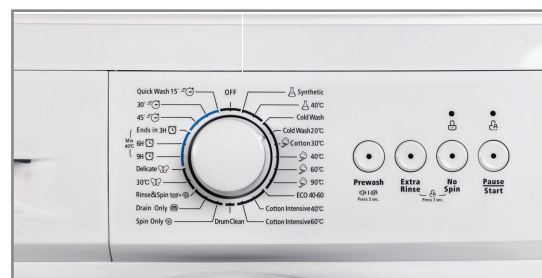

Nazivna snaga
2000 W

Kapacitet pranja
6 kg

Broj okretaja
1000 RPM

Klasa energetske učinkovitosti
E

Razina buke prilikom okretaja
80 dB

Maksimalna razina buke
49 dB

Programi (Okretni gumb)
Sintetika, Sintetika 40°C, Hladno pranje, Hladno pranje 20°C, Pamuk 30°C, Pamuk 40°C, Pamuk 60°C, Pamuk 90°C, ECO 40-60°, Pamuk intenzivno 40°, Pamuk intenzivno 60°, Čišćenje bubnja, Centrifuga, Ispiranje, Izbacivanje vode, Ispiranje i centrifuga, Osjetljivo, Osjetljivo 30°, Završetak pranja za 3 h, 6 h, 9 h, Brzo pranje 15", Brzo pranje 30", Brzo pranje 45"

Tipke
Predpranje, Bez centrifuge, Dodatno ispiranje, Uklj./Isklj.

Funkcije
Dodatno ispiranje, Predpranje, Utišana signalizacija (pritisak tipke "Prewash" na 3 sec), Roditeljsko zaključ. (Pritisak Extra Rinse&No Spin tipke na 3 sec.)

Odabir centrifuge
Definirano programom pranja

Odabir temperature
Definirano programom pranja

Promjer vrata
310 mm

Bruto / Neto težina
54 kg / 52 kg

Dimenzija paketa / dimenzija uređaja
655 x 500 x 885 mm / 595 x 400 x 850 mm

EAN kod
3856005178100

SAP kod
1183434