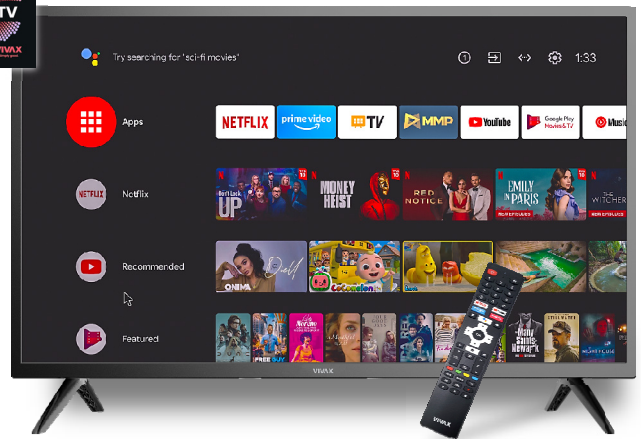

Eng

androidtv

LED TV SPECIFICATION

VIVAX

Model No.: B Series 32LE21K

DESCRIPTION

32" LED HD 1366x768px AndroidTV 1/8GB Wi-Fi+Bluetooth, Android 11, DVB-T2 H.265 HEVC / 264 / DVB-S2 / DVB-T MPEG4, ATV, USB PVR, G En. class, RF Antenna, F Sat Antenna, 2xHDMI, CI+ Slot, RCA AV Composite, Optical SPDIF, RJ45 LAN, 2xUSB, Wi-Fi+BT, Dolby Digital, HDR10, Google voice assistant